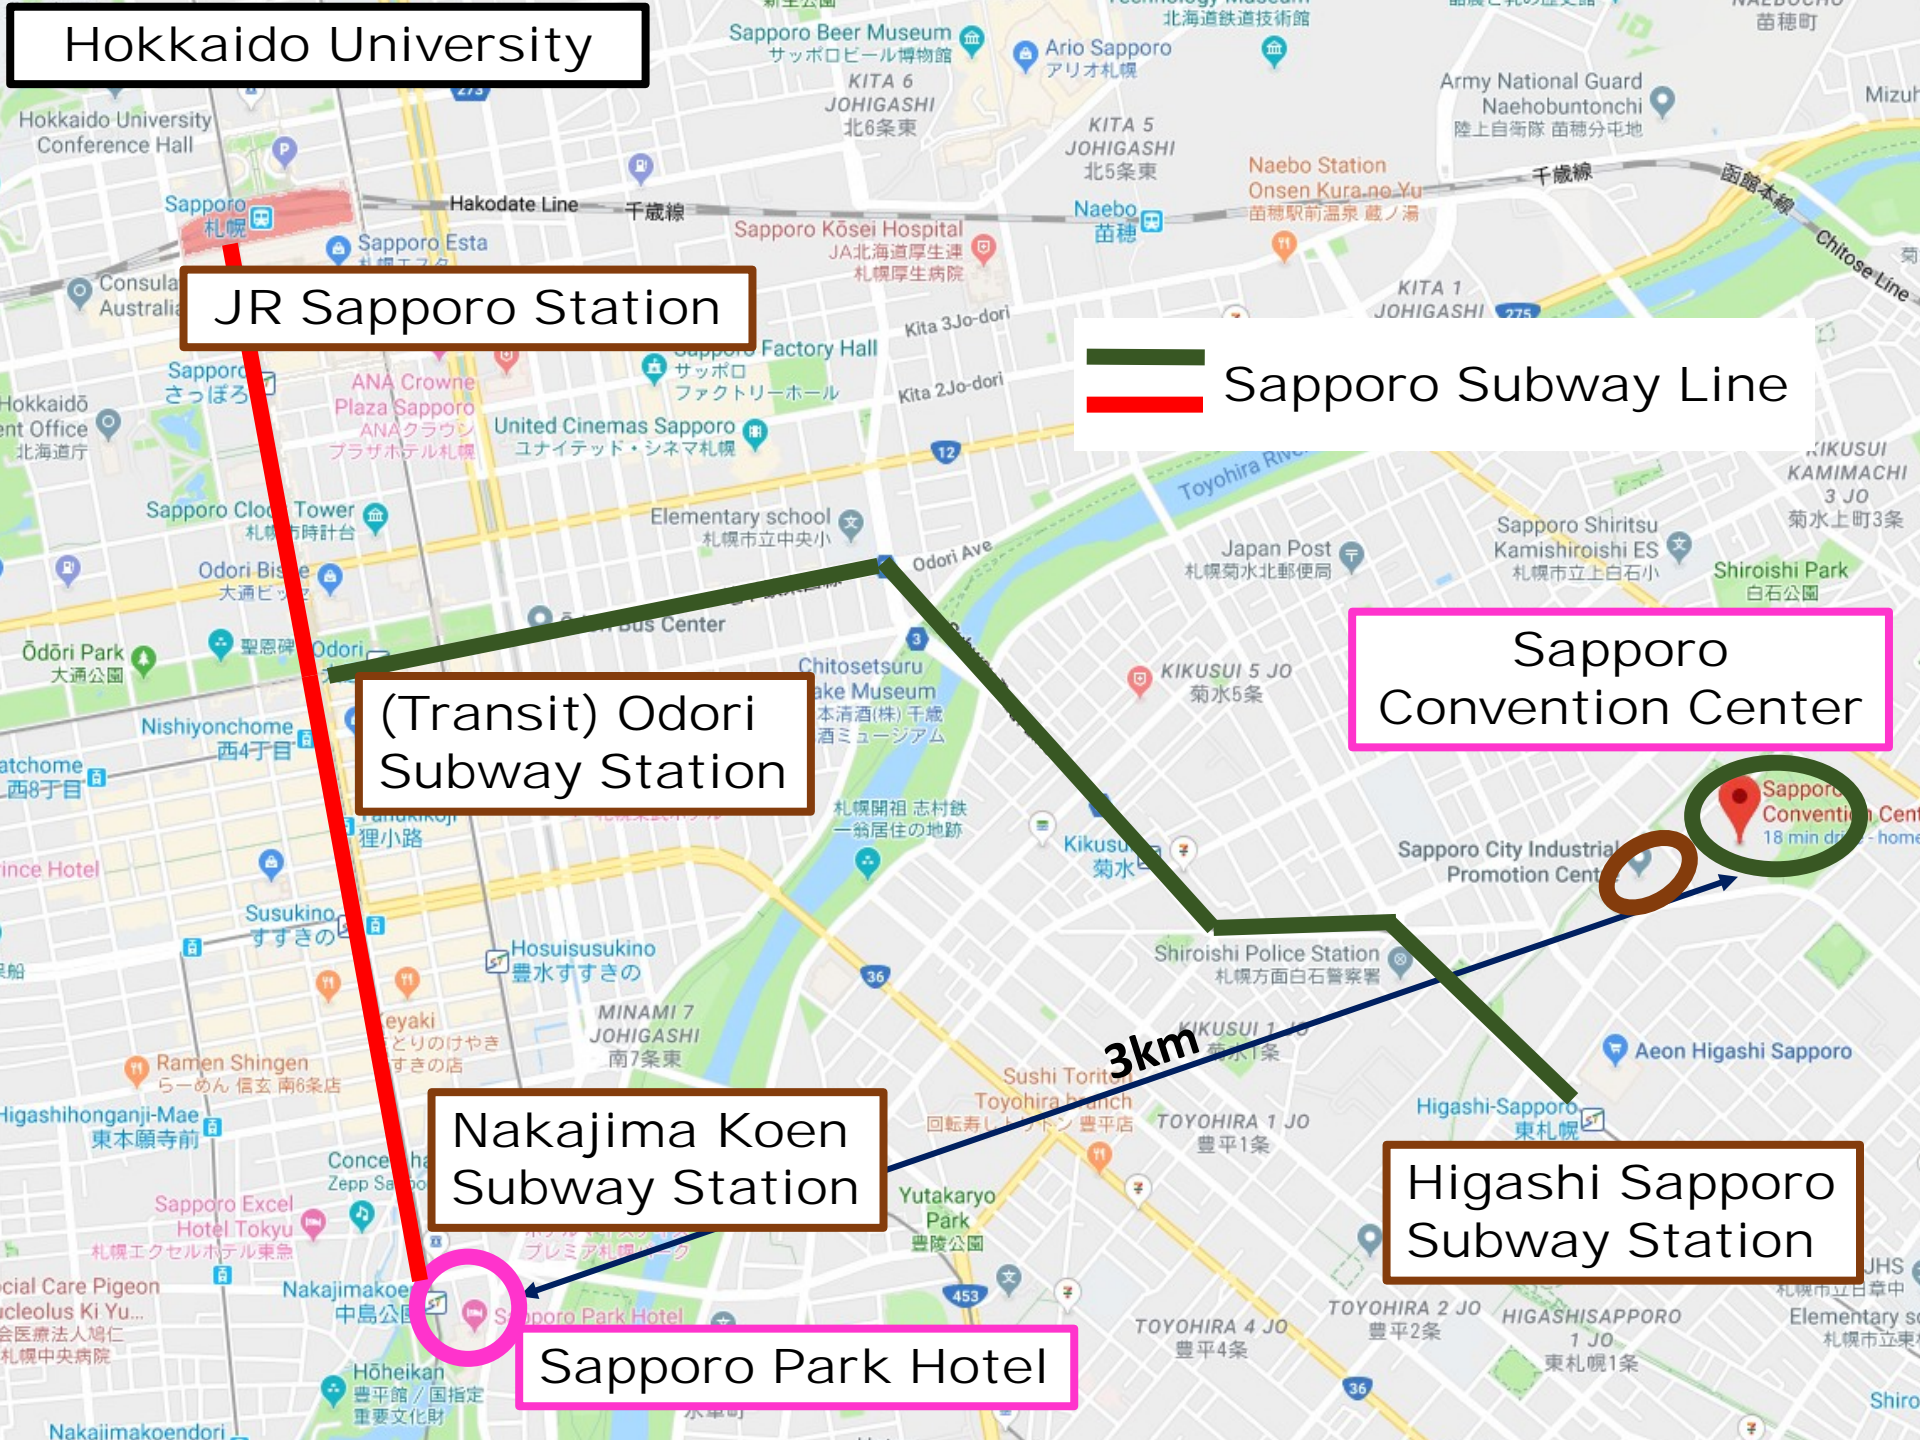

Hokkaido University

JR Sapporo Station

(Transit) Odori
Subway Station

Nakajima Koen
Subway Station

Sapporo Park Hotel

Sapporo
Convention Center

Higashi Sapporo
Subway Station

Sapporo Subway Line

3km

Sapporo City Industrial
Promotion Center

Sapporo
Convention Center

Sapporo
Convention Centre

Higashi Sapporo
Subway Station

Kikusui 9-3 /
Kikusui 9-4
菊水9-3
菊水9-4

Building materials store
ダイコク東札幌店

Hokkaido
Sh
北海道スバ